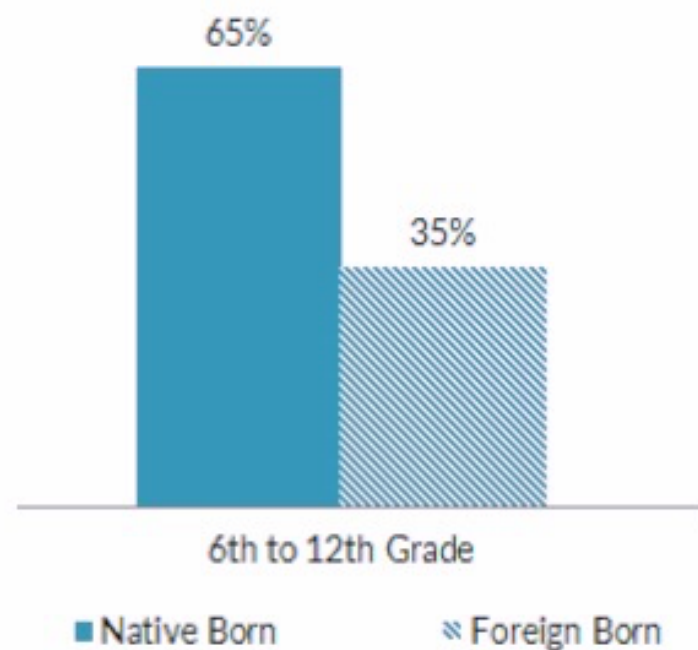

Figure 7. Share of EL Students by Grade and Nativity, 2015

*Note:* The figure refers to English Learner (EL) students, ages 5 to 17, enrolled in school by grade.  
*Source:* MPI tabulation of data from the U.S. Census Bureau 2015 ACS.

# Projected Latino population change, 2010-2030